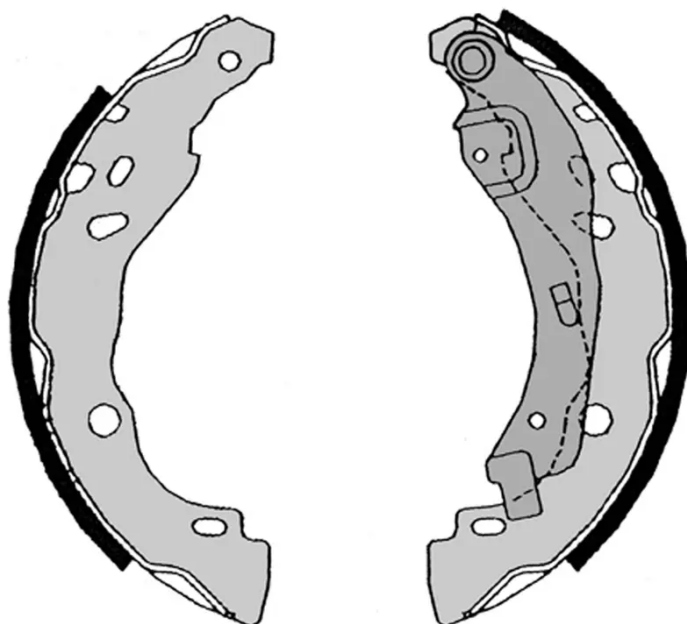

SHOE

S 68 525

The S 68 525 brake shoe is synonymous with reliability

Brembo brake shoes of original equipment quality guarantee the safe and reliable performance of your drum braking system. All Brembo brake shoes are accompanied by a ECE-R90 homologation certificate.

- ✓ OE-equivalent
- ✓ Brembo quality
- ✓ ECE-R90 certificate
- ✓ Safety
- ✓ Durability

Technical specifications

EAN code
8432509643907

Rear

Diameter
203 mm

Width
38 mm

Braking system
Bosch

Parking brake lever
With handbrake lever