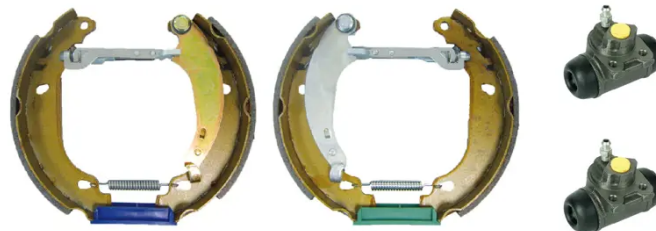

SHOE KIT K 68 067

The K 68 067 shoe kit is synonymous with reliability

The Brembo Kit & Fit is the ideal solution for the maintenance of drum brakes: everything you need for quick and efficient servicing is supplied in a single pre-assembled package, all with guaranteed Brembo quality. The kit contains all the components necessary for drum brake maintenance: shoes, brake wheel cylinders, springs, lubricant, and fixing kit.

- ✓ OE-equivalent
- ✓ Brembo quality
- ✓ ECE-R90 certificate
- ✓ Safety
- ✓ Durability
- ✓ Quick assembly
- ✓ With accessories
- ✓ Pre-Assembled Kit

Technical specifications

| | | |
|----------------------|---------------------------|----------------------|
| EAN code | Axle | Diameter |
| 8020584076972 | Rear | 180 mm |
| Width | Master cylinder diameter | Type of assembly |
| 42 mm | 19 mm | Pre-assembled |
| Braking system | Brake proportioning valve | |
| Bosch | | |