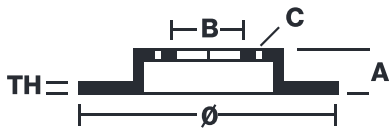

## 08.2953.20

The 08.2953.20 brake disc is synonymous with reliability

The Brembo brake disc is fully interchangeable with an Original Equipment brake disc. The control of the entire production cycle allows Brembo to offer brake discs with outstanding performance levels, reliability, durability and comfort in all conditions of use. All Brembo brake discs are accompanied by the ECE-R90 homologation.

### Technical specifications

EAN code  
**8020584295328**

Axle  
**Front**

Diameter Ø  
**246 mm**

Thickness (TH)  
**12,5 mm**

Height (A)  
**56 mm**

Number of holes (C)  
**4**

Brake disc type  
**Solid**