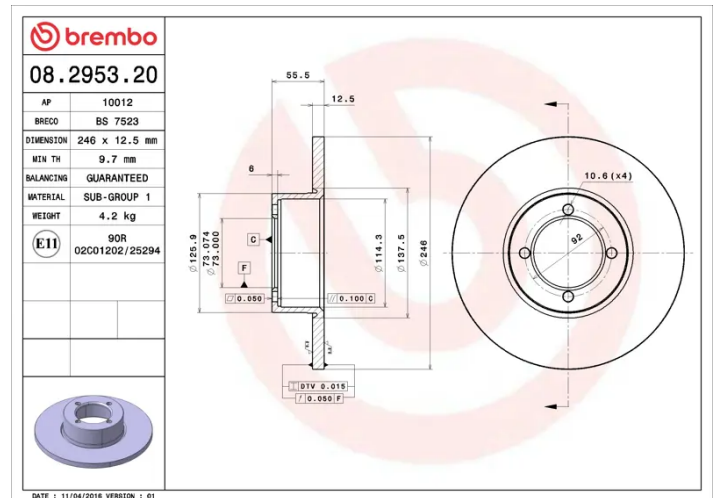

### Technical specifications

EAN code  
**8020584295328**

Axle  
**Front**

Diameter Ø  
**246 mm**

Thickness (TH)  
**12,5 mm**

Height (A)  
**56 mm**

Number of holes (C)  
**4**

Brake disc type  
**Solid**

Centering (B)  
**73 mm**

Min. thickness  
**9,7 mm**

Tightening torque  
**110 Nm**

COMPATIBLE VEHICLES