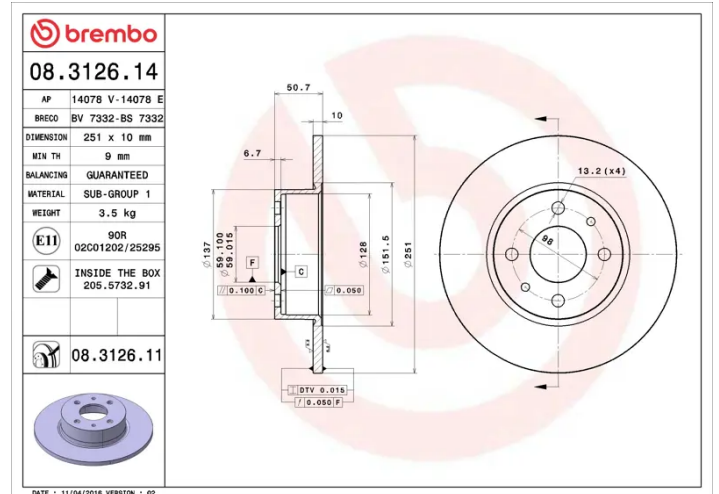

- ✓ OE-equivalent
- ✓ Brembo quality
- ✓ ECE-R90 certificate
- ✓ Safety
- ✓ Fastening screws

Technical specifications

EAN code
8020584012758

Axle
Rear

Diameter \varnothing
251 mm

Thickness (TH)
10 mm

Height (A)
51 mm

Number of holes (C)
4

Brake disc type
Solid

Centering (B)
59 mm

Min. thickness
9 mm

Tightening torque
98 Nm

COMPATIBLE VEHICLES

COMPATIBLE OE PART NUMBERS

164202610001 ALFA ROMEO