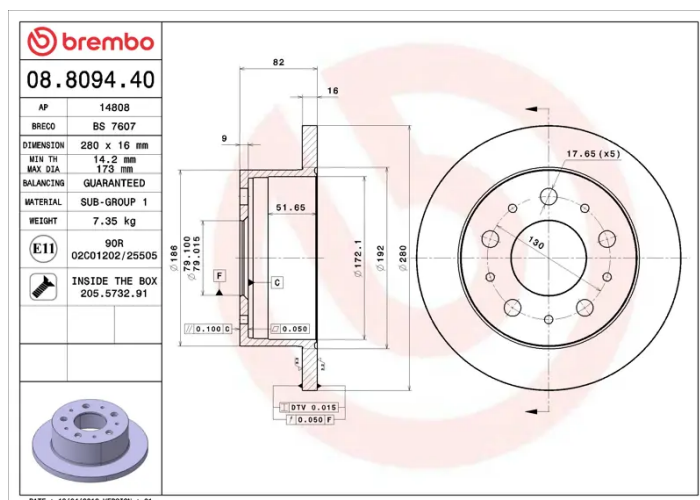

- ✓ OE-equivalent
- ✓ Brembo quality
- ✓ ECE-R90 certificate
- ✓ Safety
- ✓ Fastening screws

Technical specifications

EAN code
8020584809440

Axle
Rear

Diameter \varnothing
280 mm

Thickness (TH)
16 mm

Height (A)
82 mm

Number of holes (C)
5

Brake disc type
Solid

Centering (B)
79 mm

Min. thickness
14,2 mm

Tightening torque
170 Nm

COMPATIBLE VEHICLES

COMPATIBLE OE PART NUMBERS

1606401780 CITROËN