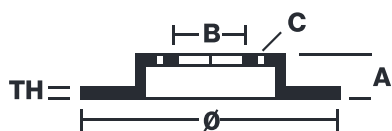

- ✓ OE-equivalent
- ✓ Brembo quality
- ✓ ECE-R90 certificate
- ✓ Safety
- ✓ Fastening screws

Technical specifications

EAN code
8020584809440

Axle
Rear

Diameter \varnothing
280 mm

Thickness (TH)
16 mm

Height (A)
82 mm