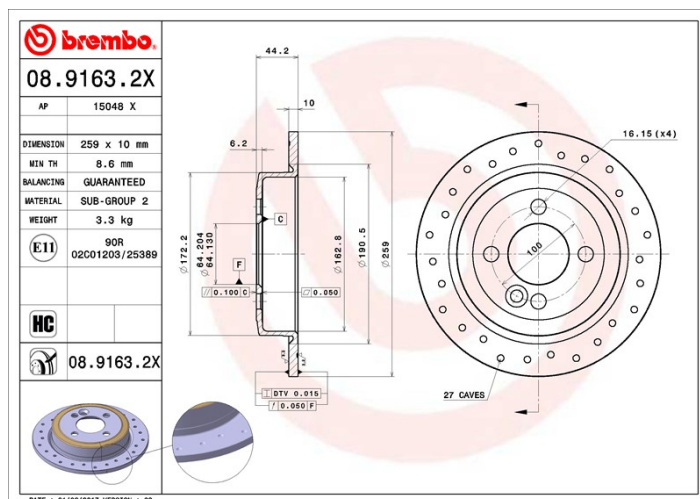

### Technical specifications

EAN code  
**8020584220610**

Axle  
**Rear**

Diameter  $\varnothing$   
**259 mm**

Thickness (TH)  
**10 mm**

Height (A)  
**44 mm**

Number of holes (C)  
**4**

Brake disc type  
**Solid**

Centering (B)  
**64 mm**

Min. thickness  
**8,4 mm**

Tightening torque  
**120 Nm**

COMPATIBLE VEHICLES