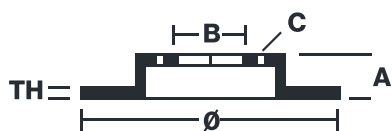

## 08.9163.2X

The 08.9163.2X Xtra brake disc is synonymous with reliability

The Brembo Xtra brake disc features holes on the braking surface. The holes are designed to improve the cooling of the braking system, to generate greater fading resistance and grip in the initial stages of braking. The sports look is also enhanced by the presence of the UV paint.

### Technical specifications

EAN code  
**8020584220610**

Axle  
**Rear**

Diameter  $\varnothing$   
**259 mm**

Thickness (TH)  
**10 mm**

Height (A)  
**44 mm**

Number of holes (C)  
**4**

Brake disc type  
**Solid**