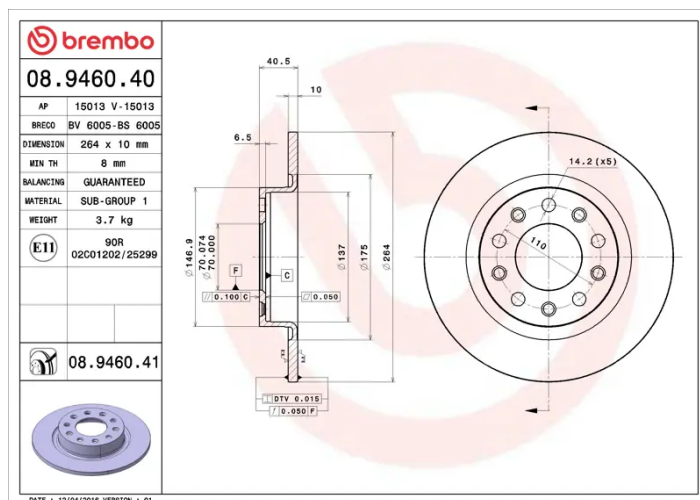

### Technical specifications

EAN code  
**8020584946046**

Axle  
**Rear**

Diameter  $\varnothing$   
**264** mm

Thickness (TH)  
**10** mm

Height (A)  
**41** mm

Number of holes (C)  
**5**

Brake disc type  
**Solid**

Centering (B)  
**70** mm

Min. thickness  
**8** mm

Tightening torque  
**120** Nm

COMPATIBLE VEHICLES