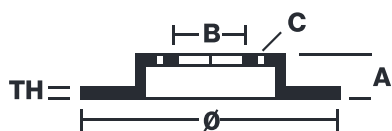

## 08.A268.10

The **08.A268.10** brake disc is synonymous with reliability

The Brembo brake disc is fully interchangeable with an Original Equipment brake disc. The control of the entire production cycle allows Brembo to offer brake discs with outstanding performance levels, reliability, durability and comfort in all conditions of use. All Brembo brake discs are accompanied by the ECE-R90 homologation.

### Technical specifications

EAN code  
**8020584016466**

Axle  
**Front**

Diameter Ø  
**260** mm

Thickness (TH)  
**12** mm

Height (A)  
**41** mm

Number of holes (C)  
**4**

Brake disc type  
**Solid**