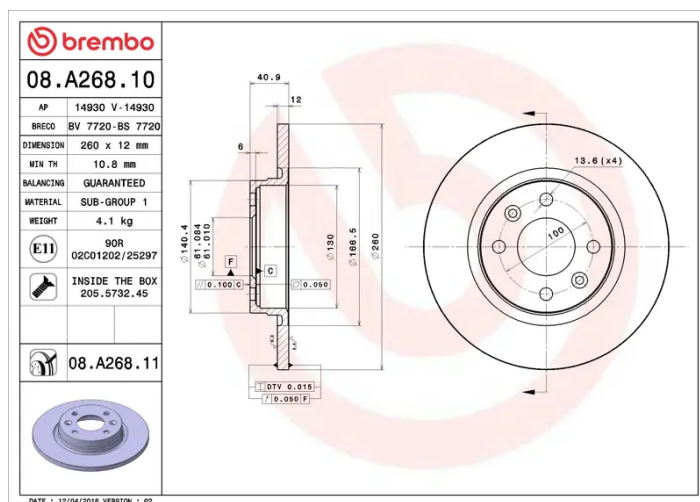

### Technical specifications

EAN code  
**8020584016466**

Axle  
**Front**

Diameter Ø  
**260** mm

Thickness (TH)  
**12** mm

Height (A)  
**41** mm

Number of holes (C)  
**4**

Brake disc type  
**Solid**

Centering (B)  
**61** mm

Min. thickness  
**10,8** mm

Tightening torque  
**105** Nm

COMPATIBLE VEHICLES