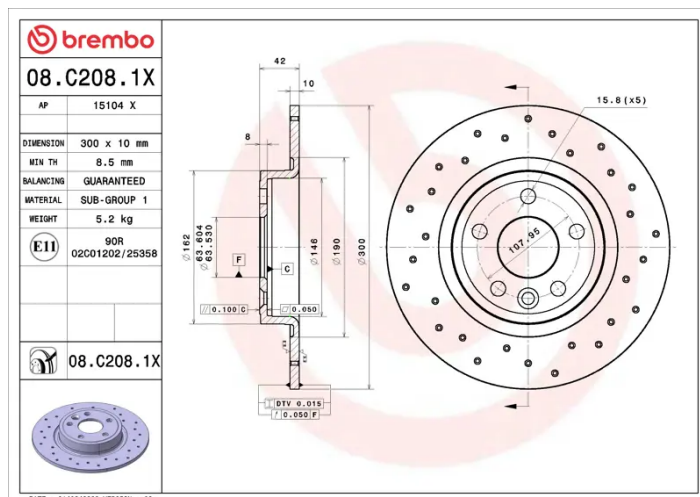

### Technical specifications

EAN code  
**8020584322765**

Axle  
**Rear**

Diameter Ø  
**300 mm**

Thickness (TH)  
**10 mm**

Height (A)  
**42 mm**

Number of holes (C)  
**5**

Brake disc type  
**Solid**

Centering (B)  
**63,6 mm**

Min. thickness  
**8,5 mm**

COMPATIBLE VEHICLES