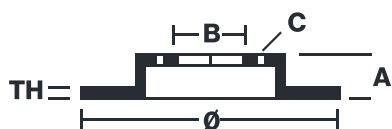

BRAKE DISC

09.4626.20

The **09.4626.20** brake disc is synonymous with reliability

The Brembo brake disc is fully interchangeable with an Original Equipment brake disc. The control of the entire production cycle allows Brembo to offer brake discs with outstanding performance levels, reliability, durability and comfort in all conditions of use. All Brembo brake discs are accompanied by the ECE-R90 homologation.

- ✓ OE-equivalent
- ✓ Brembo quality
- ✓ ECE-R90 certificate
- ✓ Safety
- ✓ Fastening screws

Technical specifications

EAN code	Axle	Diameter Ø
8020584462621	Front	285 mm
Thickness (TH)	Height (A)	Number of holes (C)
21 mm	32 mm	4
Brake disc type	Centering (B)	Min. thickness
Ventilated	61 mm	19 mm