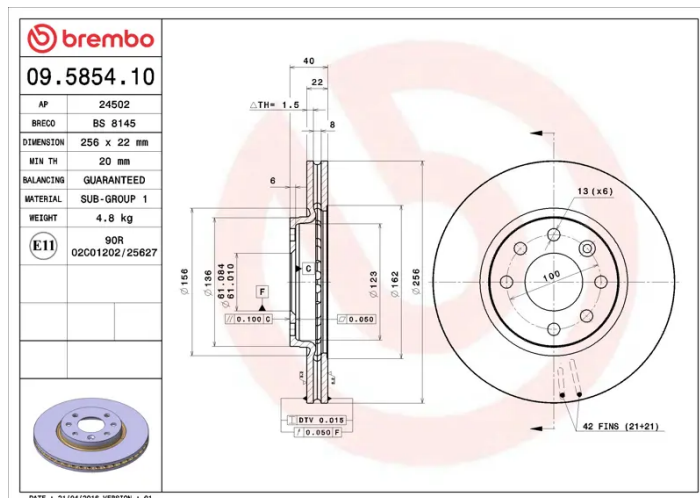

### Technical specifications

EAN code  
**8020584585412**

Axle  
**Front**

Diameter Ø  
**256 mm**

Thickness (TH)  
**22 mm**

Height (A)  
**40 mm**

Number of holes (C)  
**4**

Brake disc type  
**Ventilated**

Centering (B)  
**61 mm**

Min. thickness  
**20 mm**

Tightening torque  
**110 Nm**

COMPATIBLE VEHICLES