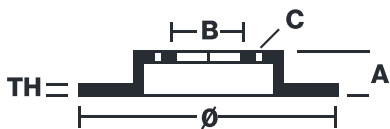

## 09.5854.10

The **09.5854.10** brake disc is synonymous with reliability

The Brembo brake disc is fully interchangeable with an Original Equipment brake disc. The control of the entire production cycle allows Brembo to offer brake discs with outstanding performance levels, reliability, durability and comfort in all conditions of use. All Brembo brake discs are accompanied by the ECE-R90 homologation.

### Technical specifications

EAN code  
**8020584585412**

Axle  
**Front**

Diameter Ø  
**256 mm**

Thickness (TH)  
**22 mm**

Height (A)  
**40 mm**

Number of holes (C)  
**4**

Brake disc type  
**Ventilated**