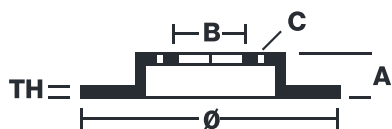

### Technical specifications

EAN code  
**8020584013571**

Axle  
**Front**

Diameter Ø  
**288 mm**

Thickness (TH)  
**25 mm**

Height (A)  
**55 mm**

Number of holes (C)  
**5**

Brake disc type  
**Ventilated**