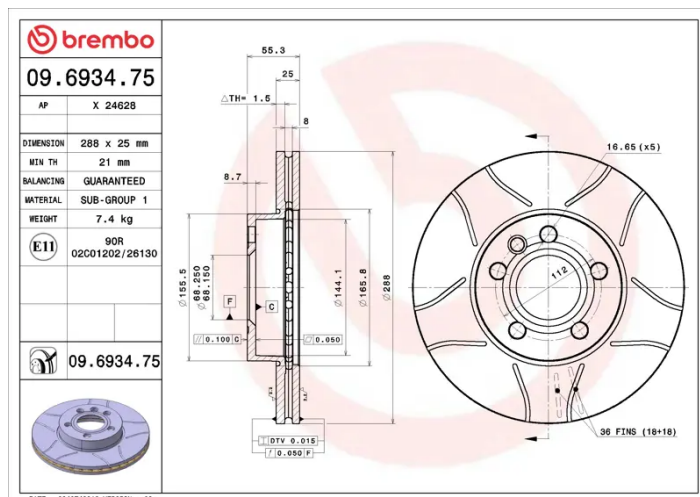

### Technical specifications

EAN code  
**8020584013571**

Axle  
**Front**

Diameter Ø  
**288 mm**

Thickness (TH)  
**25 mm**

Height (A)  
**55 mm**

Number of holes (C)  
**5**

Brake disc type  
**Ventilated**

Centering (B)  
**68 mm**

Min. thickness  
**21 mm**

Tightening torque  
**170 Nm**

**COMPATIBLE VEHICLES**