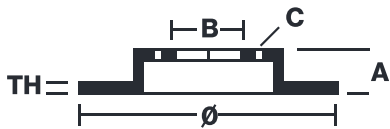

## 09.8545.10

The **09.8545.10** brake disc is synonymous with reliability

The Brembo brake disc is fully interchangeable with an Original Equipment brake disc. The control of the entire production cycle allows Brembo to offer brake discs with outstanding performance levels, reliability, durability and comfort in all conditions of use. All Brembo brake discs are accompanied by the ECE-R90 homologation.

### Technical specifications

EAN code  
**8020584854518**

Axle  
**Front**

Diameter Ø  
**255 mm**

Thickness (TH)  
**20 mm**

Height (A)  
**43 mm**

Number of holes (C)  
**4**

Brake disc type  
**Ventilated**