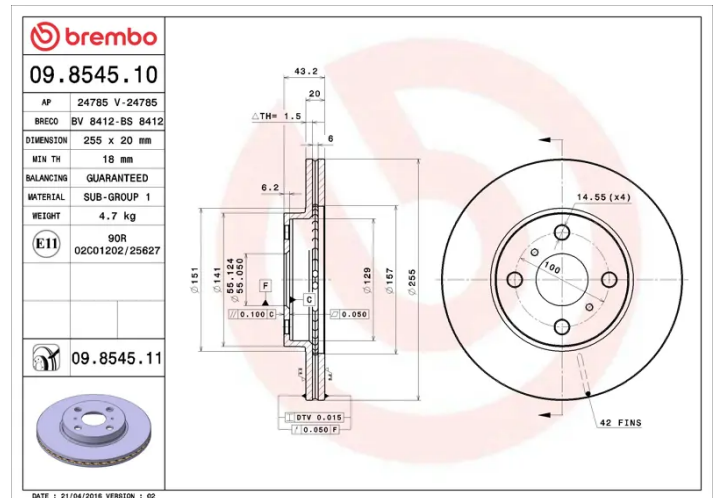

### Technical specifications

EAN code  
**8020584854518**

Axle  
**Front**

Diameter Ø  
**255 mm**

Thickness (TH)  
**20 mm**

Height (A)  
**43 mm**

Number of holes (C)  
**4**

Brake disc type  
**Ventilated**

Centering (B)  
**55 mm**

Min. thickness  
**18 mm**

Tightening torque  
**103 Nm**

COMPATIBLE VEHICLES