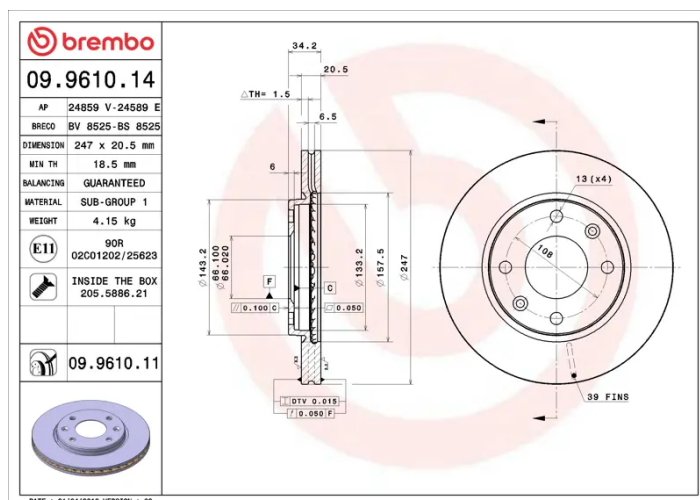

### Technical specifications

EAN code  
**8020584961018**

Axle  
**Front**

Diameter  $\varnothing$   
**247** mm

Thickness (TH)  
**20,4** mm

Height (A)  
**34** mm

Number of holes (C)  
**4**

Brake disc type  
**Ventilated**

Centering (B)  
**66** mm

Min. thickness  
**18,5** mm

Tightening torque  
**85** Nm

COMPATIBLE VEHICLES