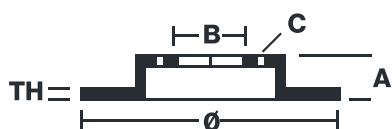

## 09.9752.1X

The 09.9752.1X Xtra brake disc is synonymous with reliability

The Brembo Xtra brake disc features holes on the braking surface. The holes are designed to improve the cooling of the braking system, to generate greater fading resistance and grip in the initial stages of braking. The sports look is also enhanced by the presence of the UV paint.

### Technical specifications

EAN code <b>8020584215449</b>	Axle <b>Front</b>	Diameter Ø <b>292 mm</b>
Thickness (TH) <b>22 mm</b>	Height (A) <b>73 mm</b>	Number of holes (C) <b>5</b>
Brake disc type <b>Ventilated</b>	Centering (B) <b>79 mm</b>	Min. thickness <b>20,6 mm</b>
Tightening torque <b>120 Nm</b>		