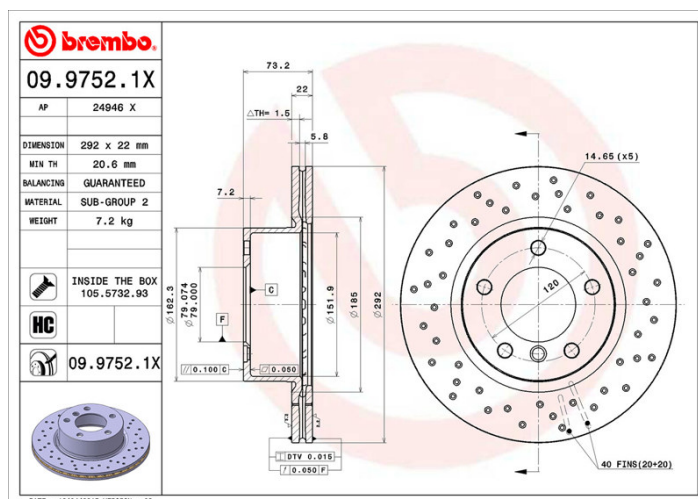

### Technical specifications

EAN code <b>8020584215449</b>	Axle <b>Front</b>	Diameter Ø <b>292 mm</b>
Thickness (TH) <b>22 mm</b>	Height (A) <b>73 mm</b>	Number of holes (C) <b>5</b>
Brake disc type <b>Ventilated</b>	Centering (B) <b>79 mm</b>	Min. thickness <b>20,6 mm</b>
Tightening torque <b>120 Nm</b>		