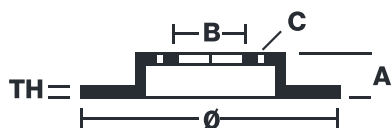

### Technical specifications

EAN code  
**8020584037171**

Axle  
**Rear**

Diameter Ø  
**377 mm**

Thickness (TH)  
**45 mm**

Height (A)  
**151 mm**

Number of holes (C)  
**8**

Brake disc type  
**Ventilated**