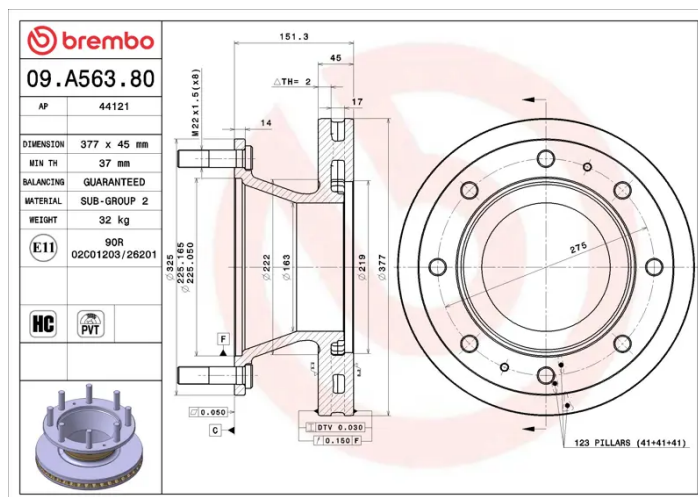

### Technical specifications

EAN code  
**8020584037171**

Axle  
**Rear**

Diameter Ø  
**377 mm**

Thickness (TH)  
**45 mm**

Height (A)  
**151 mm**

Number of holes (C)  
**8**

Brake disc type  
**Ventilated**

Centering (B)  
**225 mm**

Min. thickness  
**37 mm**

COMPATIBLE VEHICLES