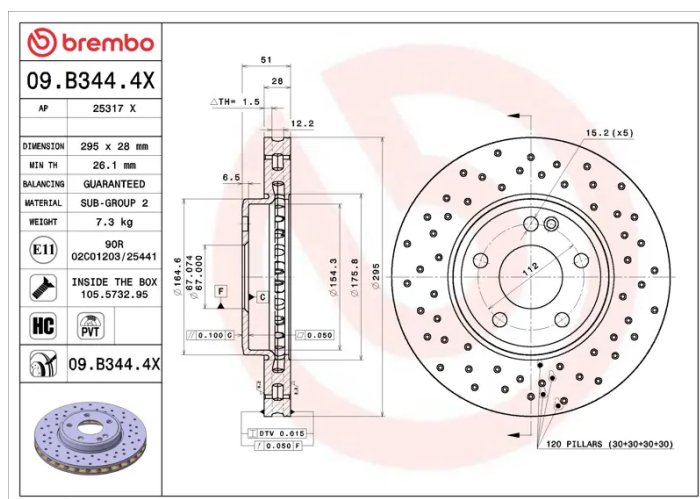

- ✓ Brembo quality
- ✓ ECE-R90 certificate
- ✓ Performance
- ✓ Sports driving
- ✓ Sporty look
- ✓ High carbon
- ✓ Anti-corrosion
- ✓ PVT ventilation
- ✓ Fastening screws

Technical specifications

EAN code
8020584220641

Axle
Front

Diameter \varnothing
295 mm

Thickness (TH)
28 mm

Height (A)
51 mm

Number of holes (C)
5

Brake disc type
Ventilated

Centering (B)
67 mm

Min. thickness
25,4 mm

Tightening torque
130 Nm

COMPATIBLE OE PART NUMBERS

2464210112	MERCEDES-BENZ
246421011207	MERCEDES-BENZ
A2464210112	MERCEDES-BENZ
A246421011207	MERCEDES-BENZ
A2464210112	MERCEDES-BENZ (BBDC)