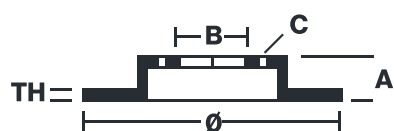

Technical specifications

EAN code
8020584220641

Axle
Front

Diameter $\varnothing$
295 mm

Thickness (TH)
28 mm

Height (A)
51 mm

Number of holes (C)
5

Brake disc type
Ventilated

Centering (B)
67 mm

Min. thickness
25,4 mm

Tightening torque
130 Nm