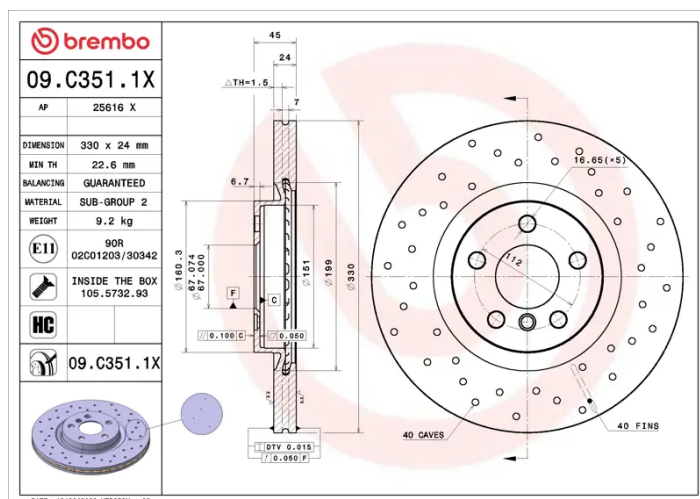

BRAKE DISC XTRA

09.C351.1X

The 09.C351.1X Xtra brake disc is synonymous with reliability

The Brembo Xtra brake disc features holes on the braking surface. The holes are designed to improve the cooling of the braking system, to generate greater fading resistance and grip in the initial stages of braking. The sports look is also enhanced by the presence of the UV paint.

- ✓ Brembo quality
- ✓ ECE-R90 certificate
- ✓ Performance
- ✓ Sports driving
- ✓ Sporty look
- ✓ High carbon
- ✓ Anti-corrosion
- ✓ Fastening screws

Technical specifications

EAN code **8020584325520** Diameter \varnothing **330 mm**

Thickness (TH) **24 mm** Height (A) **45 mm**

Brake disc type **Ventilated** Centering (B) **151 mm**

Number of holes (C) **5**

Min. thickness **22,6 mm**

COMPATIBLE VEHICLES

COMPATIBLE OE PART NUMBERS

34106888686	BMW
34106891080	BMW
34116860961	BMW
34116865713	BMW
34116860961	BMW (BRILLIANCE)
34106891080	MINI
34116860961	MINI
34116865713	MINI
34116860961	ZINORO