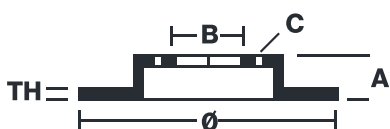

BRAKE DISC XTRA

09.C351.1X

The 09.C351.1X Xtra brake disc is synonymous with reliability

The Brembo Xtra brake disc features holes on the braking surface. The holes are designed to improve the cooling of the braking system, to generate greater fading resistance and grip in the initial stages of braking. The sports look is also enhanced by the presence of the UV paint.

- ✓ Brembo quality
- ✓ ECE-R90 certificate
- ✓ Performance
- ✓ Sports driving
- ✓ Sporty look
- ✓ High carbon
- ✓ Anti-corrosion
- ✓ Fastening screws

Technical specifications

EAN code **8020584325520** Diameter \varnothing **330 mm**