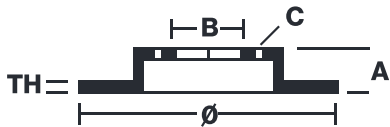

BRAKE DISC XTRA

09.C657.1X

The 09.C657.1X Xtra brake disc is synonymous with reliability

The Brembo Xtra brake disc features holes on the braking surface. The holes are designed to improve the cooling of the braking system, to generate greater fading resistance and grip in the initial stages of braking. The sports look is also enhanced by the presence of the UV paint.

- ✓ Brembo quality
- ✓ ECE-R90 certificate
- ✓ Performance
- ✓ Sports driving
- ✓ Sporty look
- ✓ High carbon
- ✓ Anti-corrosion
- ✓ Fastening screws

Technical specifications

EAN code
8020584319680

Axle
Front