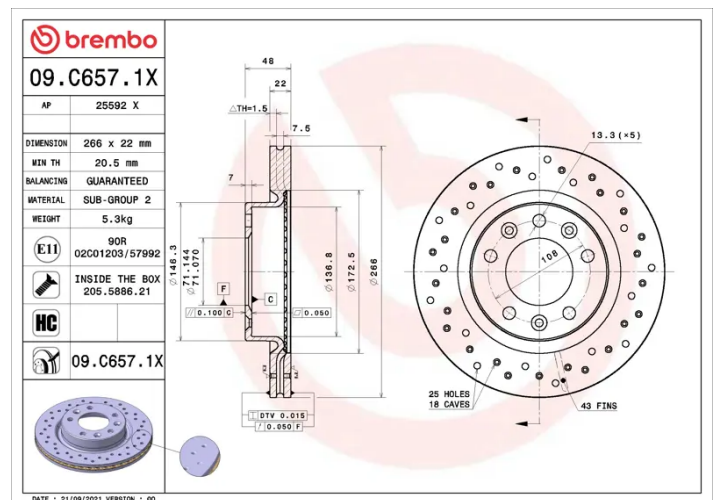

- ✓ Brembo quality
- ✓ ECE-R90 certificate
- ✓ Performance
- ✓ Sports driving
- ✓ Sporty look
- ✓ High carbon
- ✓ Anti-corrosion
- ✓ Fastening screws

Technical specifications

EAN code
8020584319680

Axle
Front

Diameter Ø
266 mm

Thickness (TH)
22 mm

Height (A)
48 mm

Number of holes (C)
5

Brake disc type
Ventilated

Centering (B)
71 mm

Min. thickness
20,5 mm

COMPATIBLE VEHICLES