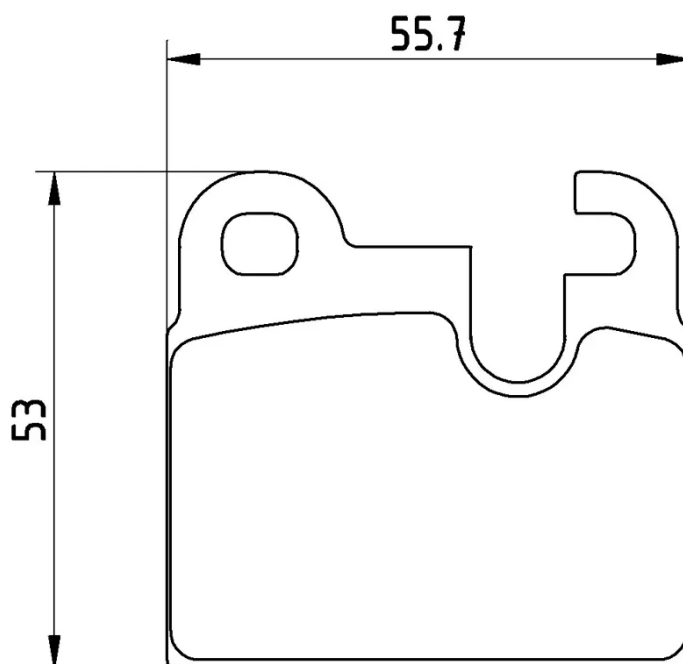

BRAKE PAD

P 06 004

The P 06 004 brake pad is synonymous with reliability

The Brembo brake pad guarantees ultimate safety when braking thanks to the use of more than 100 different compounds, designed according to the type of vehicle and use. Stopping distances reduced to a minimum, maximum driving comfort and silent operation are the most important features of Brembo materials. Brembo brake pads are supplied together with an extensive range of accessories and assembly kits for professional-standard installation.

- ✓ OE-equivalent
- ✓ Brembo quality
- ✓ ECE-R90 certificate
- ✓ Safety
- ✓ Performance
- ✓ Comfort

Technical specifications

EAN code	Axle	Thickness
8020584050040	Rear	15 mm
Width	Height	Braking system
56 mm	53 mm	Teves
Wear indicator	WVA number	Accessories
Prepared for wear indicator	20436	With anti-squeal shim