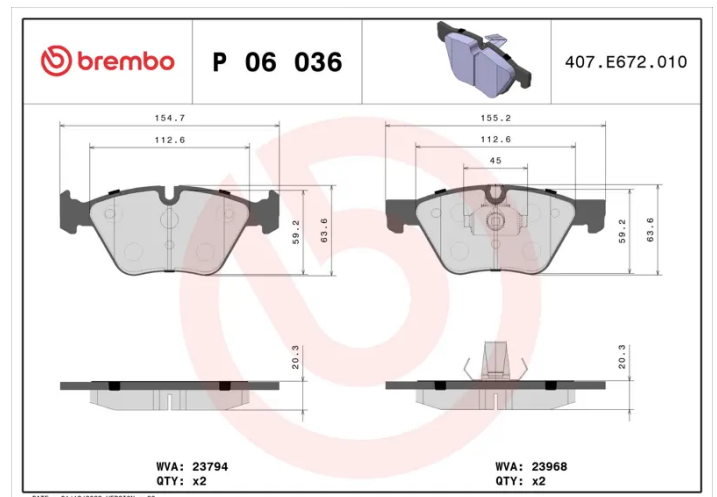

BRAKE PAD

P 06 036

The P 06 036 brake pad is synonymous with reliability

The Brembo brake pad guarantees ultimate safety when braking thanks to the use of more than 100 different compounds, designed according to the type of vehicle and use. Stopping distances reduced to a minimum, maximum driving comfort and silent operation are the most important features of Brembo materials. Brembo brake pads are supplied together with an extensive range of accessories and assembly kits for professional-standard installation.

- ✓ OE-equivalent
- ✓ Brembo quality
- ✓ ECE-R90 certificate
- ✓ Safety
- ✓ Performance
- ✓ Comfort
- ✓ With accessories

Technical specifications

| | | |
|--|----------------------------------|---|
| EAN code 8020584059340 | Axle Front | Thickness 20 mm |
| Width 155 mm | Height 64 mm | Braking system Teves |
| Wear indicator Prepared for wear indicator | WVA number 23794,23968 | Accessories With accessories With anti-squeal shim With piston clip |