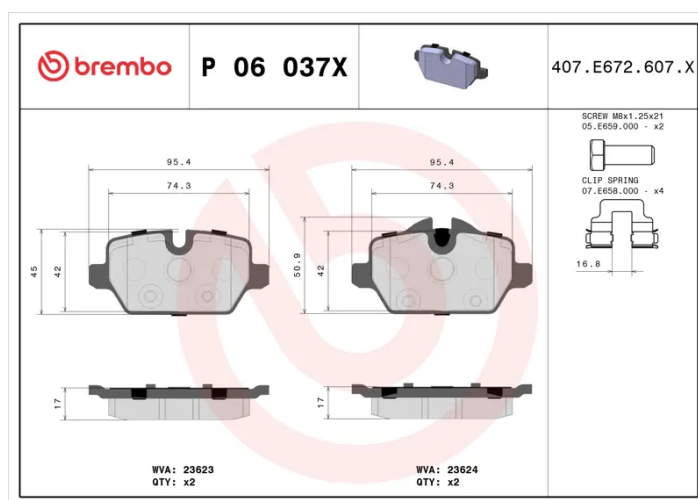

BRAKE PAD XTRA

P 06 037X

The P 06 037X Xtra brake pad is synonymous with reliability

Brembo Xtra brake pads, developed to enhance the advantages of the Xtra and Max discs, are made using the special BRM X L01 compound which consists of more than 30 different components. Compared with the compound used for original-equivalent pads, the new solution assures a higher friction coefficient, which translates to more precise and stable braking, at both high and low temperatures. All this makes for greater driving comfort and improved pedal modularity, without compromising the product's mileage output.

- ✓ OE-equivalent
- ✓ Brembo quality
- ✓ ECE-R90 certificate
- ✓ Safety
- ✓ Performance
- ✓ Sports driving
- ✓ With accessories

Technical specifications

EAN code 8020584068519	Axle Rear	Thickness 17 mm
Width 95 mm	Height 45 mm	Braking system Lucas
Wear indicator Prepared for wear indicator	WVA number 23623,23624	Accessories With accessories With anti-squeal shim With brake caliper bolts