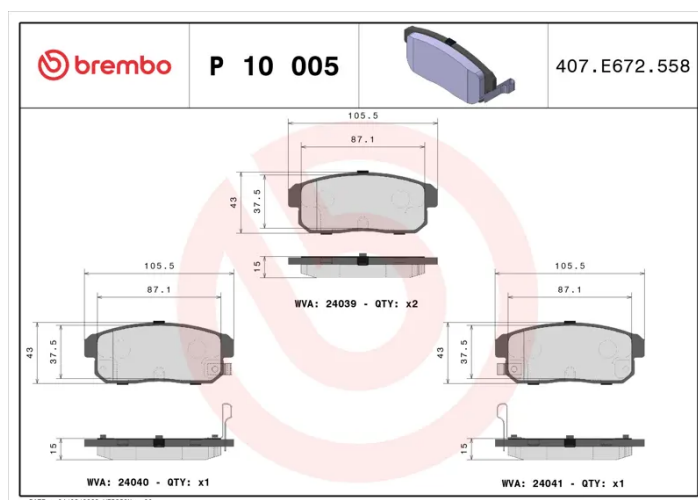

BRAKE PAD

P 10 005

The P 10 005 brake pad is synonymous with reliability

The Brembo brake pad guarantees ultimate safety when braking thanks to the use of more than 100 different compounds, designed according to the type of vehicle and use. Stopping distances reduced to a minimum, maximum driving comfort and silent operation are the most important features of Brembo materials. Brembo brake pads are supplied together with an extensive range of accessories and assembly kits for professional-standard installation.

- ✓ OE-equivalent
- ✓ Brembo quality
- ✓ ECE-R90 certificate
- ✓ Safety
- ✓ Performance
- ✓ Comfort

Technical specifications

EAN code 8020584060049	Axle Rear	Thickness 14 mm
Width 106 mm	Height 43 mm	Braking system NBK
Wear indicator Acoustic	WVA number 24039,24040,24041	Accessories With anti-squeal shim