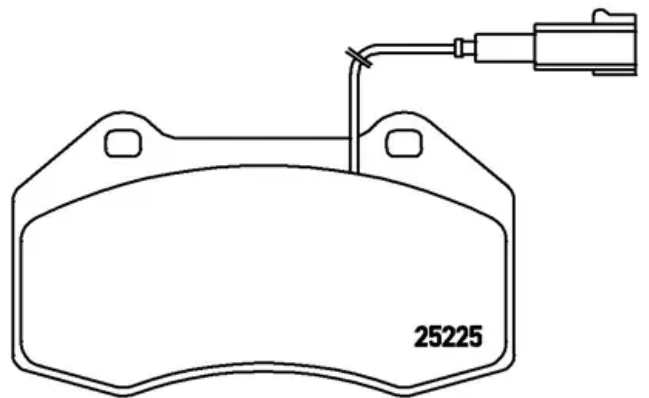

BRAKE PAD

P 23 139

The P 23 139 brake pad is synonymous with reliability

The Brembo brake pad guarantees ultimate safety when braking thanks to the use of more than 100 different compounds, designed according to the type of vehicle and use. Stopping distances reduced to a minimum, maximum driving comfort and silent operation are the most important features of Brembo materials. Brembo brake pads are supplied together with an extensive range of accessories and assembly kits for professional-standard installation.

- ✓ OE-equivalent
- ✓ Brembo quality
- ✓ ECE-R90 certificate
- ✓ Safety
- ✓ Performance
- ✓ Comfort

Technical specifications

EAN code	Axle	Thickness
8020584108789	Front	15 mm
Width	Height	Braking system
125 mm	71 mm	Brembo
Wear indicator	WVA number	Accessories
Electric	24162,24687,25225	With anti-squeal shim