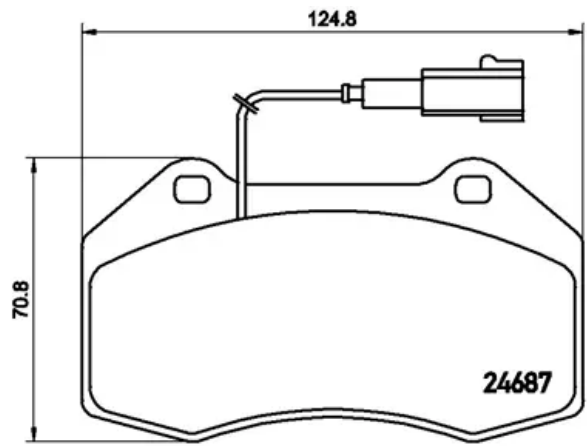

BRAKE PAD

P 23 139

The P 23 139 brake pad is synonymous with reliability

The Brembo brake pad guarantees ultimate safety when braking thanks to the use of more than 100 different compounds, designed according to the type of vehicle and use. Stopping distances reduced to a minimum, maximum driving comfort and silent operation are the most important features of Brembo materials. Brembo brake pads are supplied together with an extensive range of accessories and assembly kits for professional-standard installation.

- ✓ OE-equivalent
- ✓ Brembo quality
- ✓ ECE-R90 certificate
- ✓ Safety
- ✓ Performance
- ✓ Comfort

Technical specifications

EAN code	Axle	Thickness
8020584108789	Front	15 mm
Width	Height	Braking system
125 mm	71 mm	Brembo
Wear indicator	WVA number	Accessories
Electric	24162,24687,25225	With anti-squeal shim