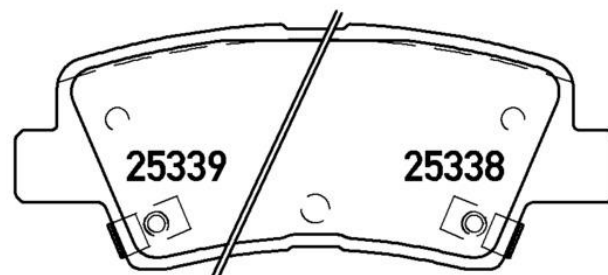

## P 30 094

The P 30 094 brake pad is synonymous with reliability

The Brembo brake pad guarantees ultimate safety when braking thanks to the use of more than 100 different compounds, designed according to the type of vehicle and use. Stopping distances reduced to a minimum, maximum driving comfort and silent operation are the most important features of Brembo materials. Brembo brake pads are supplied together with an extensive range of accessories and assembly kits for professional-standard installation.

### Technical specifications

EAN code <b>8020584087428</b>	Axle <b>Rear</b>	Thickness <b>16 mm</b>
Width <b>100 mm</b>	Height <b>41 mm</b>	Braking system <b>Akebono</b>
Wear indicator <b>Acoustic</b>	WVA number <b>25337,25338,25339</b>	Accessories <b>With accessories</b>