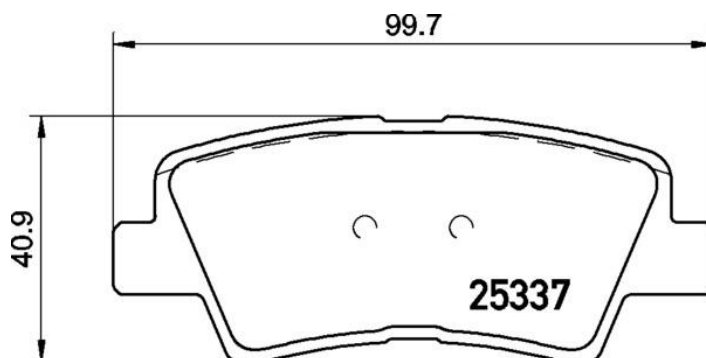

### Technical specifications

EAN code <b>8020584087428</b>	Axle <b>Rear</b>	Thickness <b>16 mm</b>
Width <b>100 mm</b>	Height <b>41 mm</b>	Braking system <b>Akebono</b>
Wear indicator <b>Acoustic</b>	WVA number <b>25337,25338,25339</b>	Accessories <b>With accessories</b>