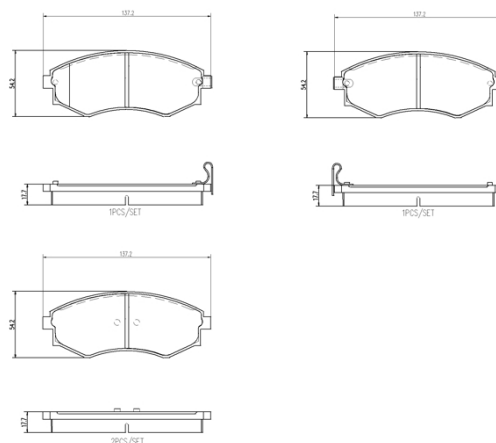

BRAKE PAD

P 30 097

The P 30 097 brake pad is synonymous with reliability

The Brembo brake pad guarantees ultimate safety when braking thanks to the use of more than 100 different compounds, designed according to the type of vehicle and use. Stopping distances reduced to a minimum, maximum driving comfort and silent operation are the most important features of Brembo materials. Brembo brake pads are supplied together with an extensive range of accessories and assembly kits for professional-standard installation.

- ✓ OE-equivalent
- ✓ Brembo quality
- ✓ ECE-R90 certificate
- ✓ Safety
- ✓ Performance
- ✓ Comfort
- ✓ With accessories

Technical specifications

EAN code 8020584087794	Axle Front	Thickness 18 mm
Width 137 mm	Height 53 mm	Braking system Akebono
Wear indicator Acoustic	WVA number 22539,22540,22541	Accessories With accessories