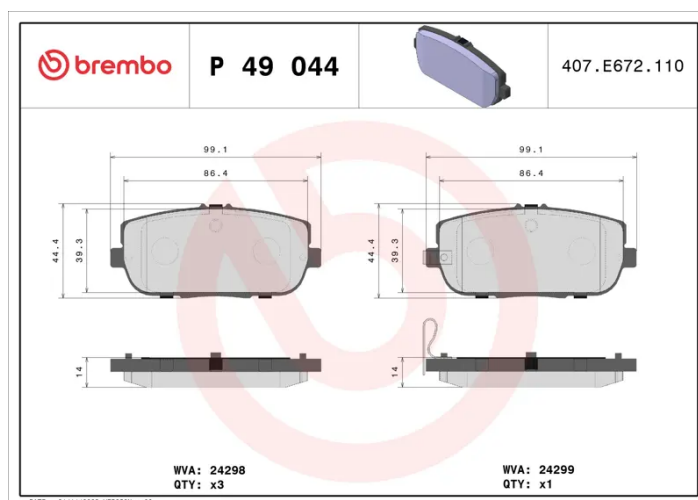

BRAKE PAD

P 49 044

The P 49 044 brake pad is synonymous with reliability

The Brembo brake pad guarantees ultimate safety when braking thanks to the use of more than 100 different compounds, designed according to the type of vehicle and use. Stopping distances reduced to a minimum, maximum driving comfort and silent operation are the most important features of Brembo materials. Brembo brake pads are supplied together with an extensive range of accessories and assembly kits for professional-standard installation.

- ✓ OE-equivalent
- ✓ Brembo quality
- ✓ ECE-R90 certificate
- ✓ Safety
- ✓ Performance
- ✓ Comfort

Technical specifications

EAN code 8020584061046	Axle Rear	Thickness 14 mm
Width 99 mm	Height 45 mm	Braking system Sumitomo
Wear indicator Acoustic	WVA number 24298,24299,24300	Accessories With anti-squeal shim