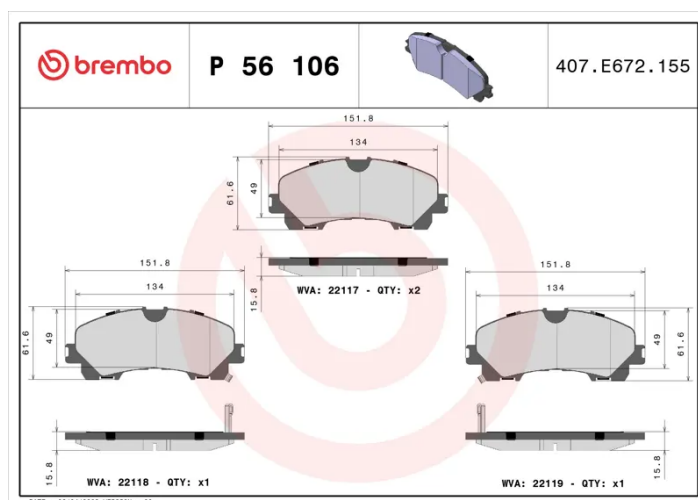

### Technical specifications

EAN code <b>8020584084014</b>	Axle <b>Front</b>	Thickness <b>16 mm</b>
Width <b>152 mm</b>	Height <b>62 mm</b>	Braking system <b>Akebono</b>
Wear indicator <b>Acoustic</b>	WVA number <b>22117,22118,22119</b>	Accessories <b>With anti-squeal shim</b>