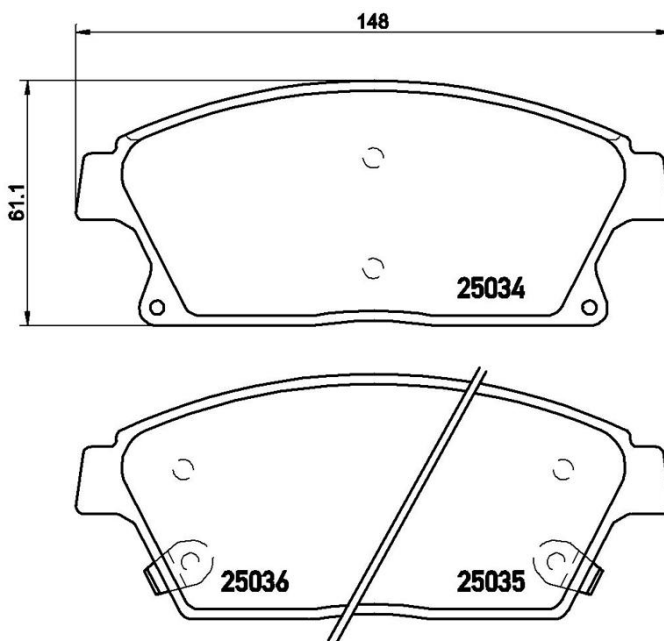

BRAKE PAD

P 59 077

The P 59 077 brake pad is synonymous with reliability

The Brembo brake pad guarantees ultimate safety when braking thanks to the use of more than 100 different compounds, designed according to the type of vehicle and use. Stopping distances reduced to a minimum, maximum driving comfort and silent operation are the most important features of Brembo materials. Brembo brake pads are supplied together with an extensive range of accessories and assembly kits for professional-standard installation.

- ✓ OE-equivalent
- ✓ Brembo quality
- ✓ ECE-R90 certificate
- ✓ Safety
- ✓ Performance
- ✓ Comfort
- ✓ With accessories

Technical specifications

EAN code 8020584083901	Axle Front	Thickness 19 mm
Width 148 mm	Height 61 mm	Braking system Bosch
Wear indicator Acoustic	WVA number 25036,25034,25035	Accessories With accessories With anti-squeal shim