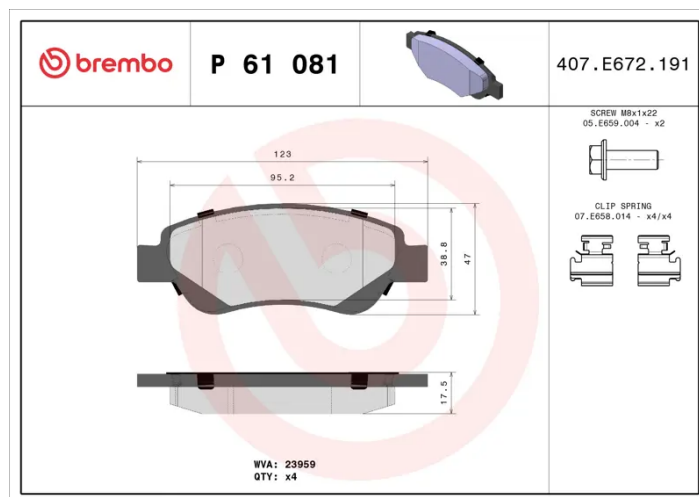

BRAKE PAD

P 61 081

The P 61 081 brake pad is synonymous with reliability

The Brembo brake pad guarantees ultimate safety when braking thanks to the use of more than 100 different compounds, designed according to the type of vehicle and use. Stopping distances reduced to a minimum, maximum driving comfort and silent operation are the most important features of Brembo materials. Brembo brake pads are supplied together with an extensive range of accessories and assembly kits for professional-standard installation.

- ✓ OE-equivalent
- ✓ Brembo quality
- ✓ ECE-R90 certificate
- ✓ Safety
- ✓ Performance
- ✓ Comfort
- ✓ With accessories

Technical specifications

EAN code 8020584059647	Axle Front	Thickness 18 mm
Width 123 mm	Height 47 mm	Braking system Bosch
Wear indicator Without	WVA number 23959	Accessories With accessories With anti-squeal shim With brake caliper bolts