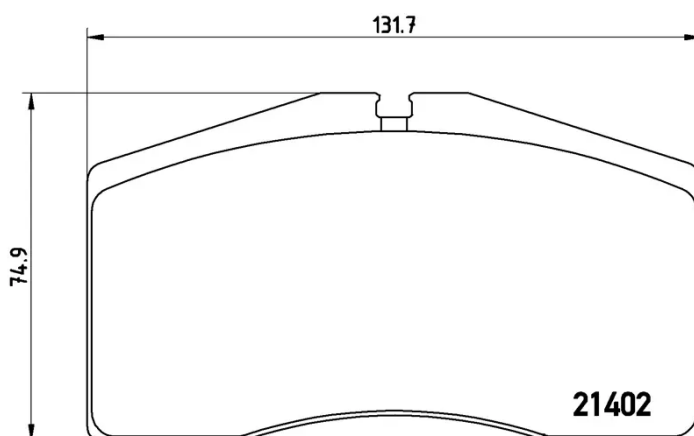

### Technical specifications

EAN code	Axle	Thickness
<b>8020584056615</b>	<b>Front</b>	<b>18 mm</b>
Width	Height	Braking system
<b>132 mm</b>	<b>75 mm</b>	<b>Brembo</b>
Wear indicator	WVA number	Accessories
<b>Prepared for wear indicator</b>	<b>21402</b>	<b>With anti-squeal shim</b>