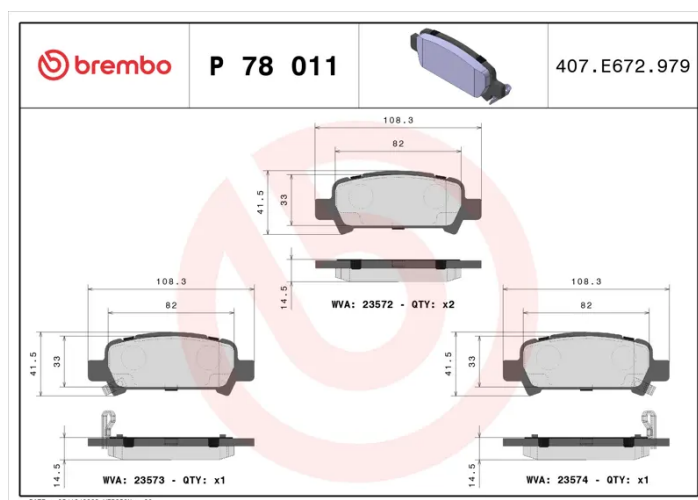

BRAKE PAD

P 78 011

The P 78 011 brake pad is synonymous with reliability

The Brembo brake pad guarantees ultimate safety when braking thanks to the use of more than 100 different compounds, designed according to the type of vehicle and use. Stopping distances reduced to a minimum, maximum driving comfort and silent operation are the most important features of Brembo materials. Brembo brake pads are supplied together with an extensive range of accessories and assembly kits for professional-standard installation.

- ✓ OE-equivalent
- ✓ Brembo quality
- ✓ ECE-R90 certificate
- ✓ Safety
- ✓ Performance
- ✓ Comfort

Technical specifications

EAN code 8020584057186	Axle Rear	Thickness 14 mm
Width 108 mm	Height 43 mm	Braking system Akebono
Wear indicator Acoustic	WVA number 23572,23573,23574	Accessories With anti-squeal shim