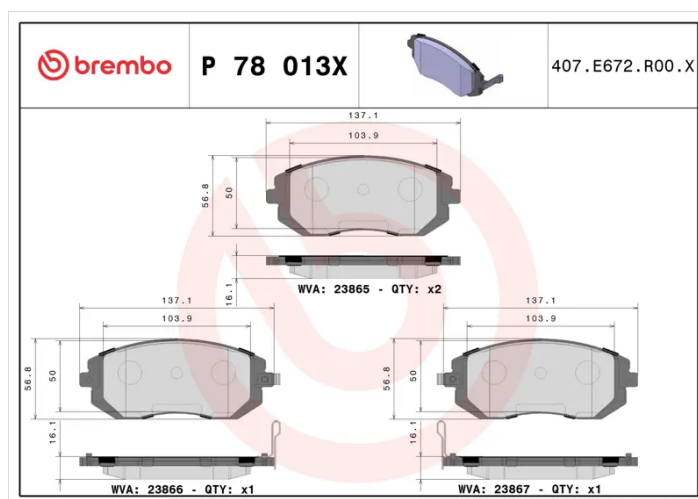

BRAKE PAD XTRA P 78 013X

The P 78 013X Xtra brake pad is synonymous with reliability

Brembo Xtra brake pads, developed to enhance the advantages of the Xtra and Max discs, are made using the special BRM X L01 compound which consists of more than 30 different components. Compared with the compound used for original-equivalent pads, the new solution assures a higher friction coefficient, which translates to more precise and stable braking, at both high and low temperatures. All this makes for greater driving comfort and improved pedal modularity, without compromising the product's mileage output.

- ✓ OE-equivalent
- ✓ Brembo quality
- ✓ ECE-R90 certificate
- ✓ Safety
- ✓ Performance
- ✓ Sports driving

Technical specifications

EAN code 8020584069219	Axle Front	Thickness 16 mm
Width 137 mm	Height 57 mm	Braking system Tokico
Wear indicator Acoustic	WVA number 23865,23866,23867	Accessories With anti-squeal shim