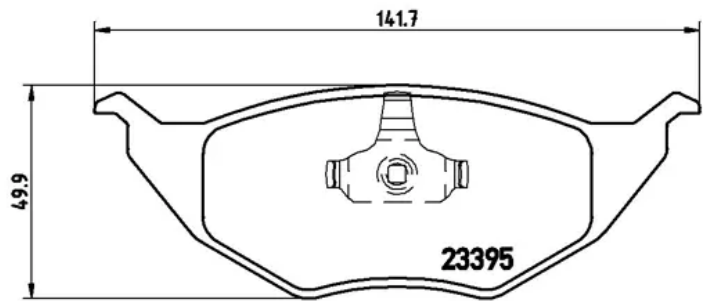

## P 85 063

**The P 85 063 brake pad is synonymous with reliability**

The Brembo brake pad guarantees ultimate safety when braking thanks to the use of more than 100 different compounds, designed according to the type of vehicle and use. Stopping distances reduced to a minimum, maximum driving comfort and silent operation are the most important features of Brembo materials. Brembo brake pads are supplied together with an extensive range of accessories and assembly kits for professional-standard installation.

## Technical specifications

EAN code	Axle	Thickness
8020584058664	Front	15 mm
Width	Height	Braking system
142 mm	48 mm	Teves
Wear indicator	WVA number	Accessories
Electric	23394,23395,23824	With anti-squeal shim