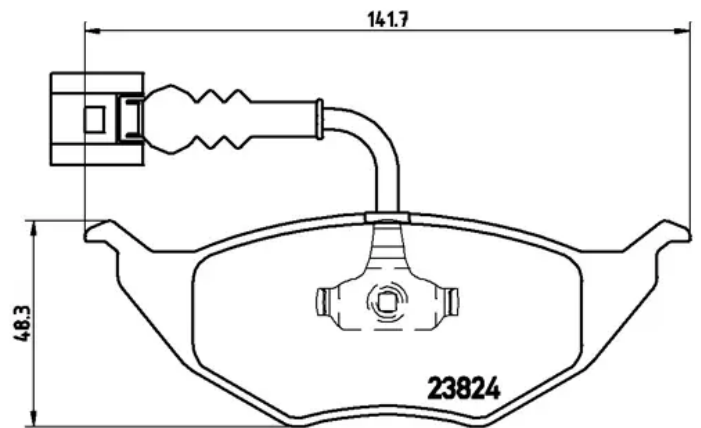

## P 85 063

**The P 85 063 brake pad is synonymous with reliability**

The Brembo brake pad guarantees ultimate safety when braking thanks to the use of more than 100 different compounds, designed according to the type of vehicle and use. Stopping distances reduced to a minimum, maximum driving comfort and silent operation are the most important features of Brembo materials. Brembo brake pads are supplied together with an extensive range of accessories and assembly kits for professional-standard installation.

## Technical specifications

EAN code	Axle	Thickness
8020584058664	Front	15 mm
Width	Height	Braking system
142 mm	48 mm	Teves
Wear indicator	WVA number	Accessories
Electric	23394,23395,23824	With anti-squeal shim