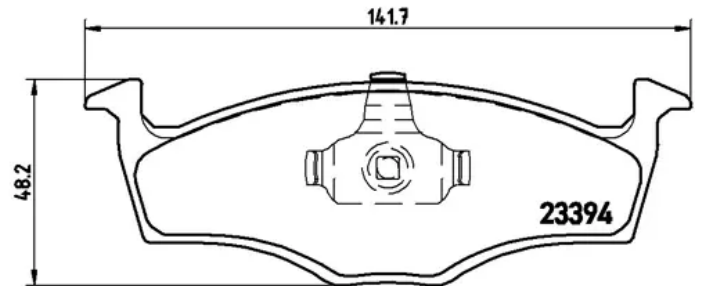

## P 85 063

**The P 85 063 brake pad is synonymous with reliability**

The Brembo brake pad guarantees ultimate safety when braking thanks to the use of more than 100 different compounds, designed according to the type of vehicle and use. Stopping distances reduced to a minimum, maximum driving comfort and silent operation are the most important features of Brembo materials. Brembo brake pads are supplied together with an extensive range of accessories and assembly kits for professional-standard installation.

## Technical specifications

EAN code	Axle	Thickness
8020584058664	Front	15 mm
Width	Height	Braking system
142 mm	48 mm	Teves
Wear indicator	WVA number	Accessories
Electric	23394,23395,23824	With anti-squeal shim