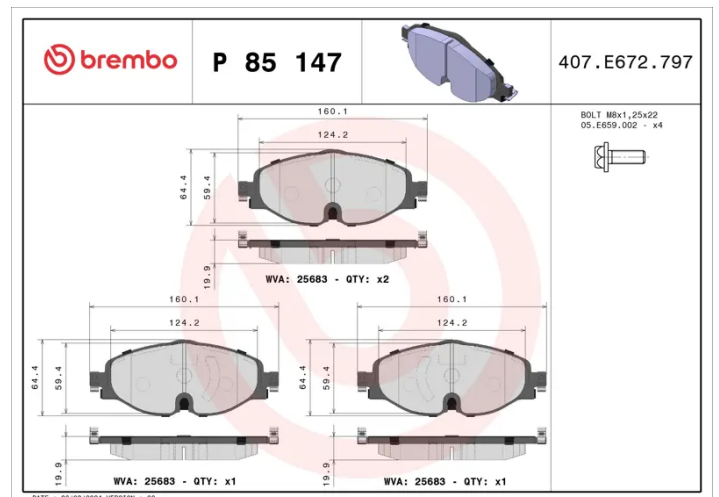

BRAKE PAD

P 85 147

The P 85 147 brake pad is synonymous with reliability

The Brembo brake pad guarantees ultimate safety when braking thanks to the use of more than 100 different compounds, designed according to the type of vehicle and use. Stopping distances reduced to a minimum, maximum driving comfort and silent operation are the most important features of Brembo materials. Brembo brake pads are supplied together with an extensive range of accessories and assembly kits for professional-standard installation.

- ✓ OE-equivalent
- ✓ Brembo quality
- ✓ ECE-R90 certificate
- ✓ Safety
- ✓ Performance
- ✓ Comfort
- ✓ With accessories

Technical specifications

EAN code 8020584081259	Axle Front	Thickness 20 mm
Width 160 mm	Height 65 mm	Braking system TRW
Wear indicator Prepared for wear indicator	WVA number 25683	Accessories With accessories With anti-squeal shim With brake caliper bolts