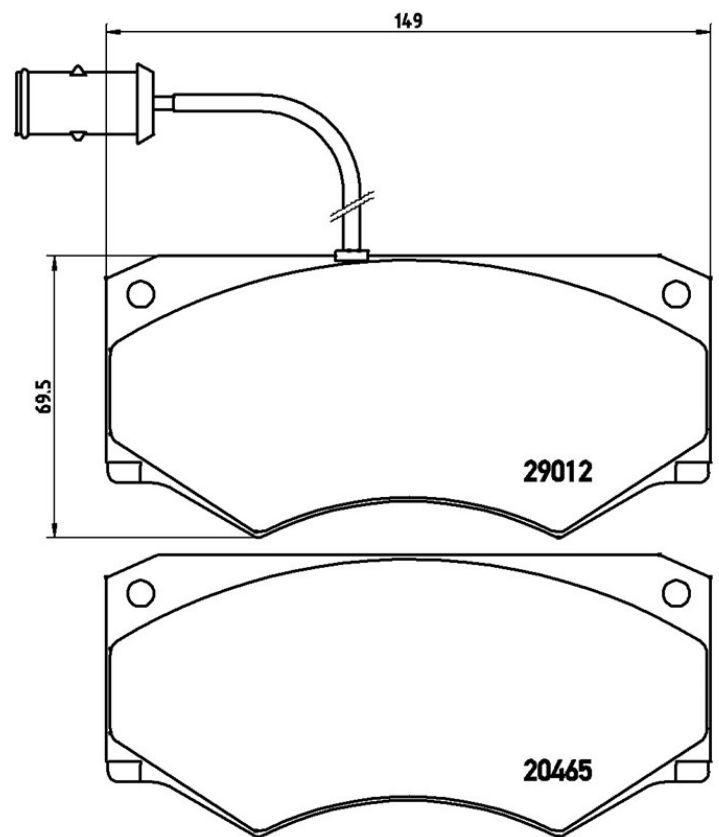

Pastillas P A6 013

Datos técnicos pastillas

Eje
Delantero

WVA
20465, 29012

Anchura
149 mm

Espesor
18 mm

Altura
69,5 mm

Sistema de frenos
Perrot

Accesorios

Avisador de desgaste
Eléctrico

Código EAN
8020584059234

Vehículos compatibles

IVECO

| Modelo | Tipo | Kw | Año |
|----------------------------|--|----|-------------|
| DAILY I Box Body / Estate | 40-10 V | 68 | 01/85 12/89 |
| DAILY I Platform/Chassis | 40-10 | 68 | 01/85 12/89 |
| DAILY II Box Body / Estate | 35-12 | 90 | 02/95 05/99 |
| DAILY II Box Body / Estate | 35-12 (13114131, 13114204, 13114211, 13114212, 13114217,...) | 85 | 01/90 04/96 |

| | | | |
|----------------------------|---|----|-------------|
| DAILY II Box Body / Estate | 49-10 V (13054204, 13054211, 13054212, 13054215,... | 76 | 01/89 04/96 |
| DAILY II Box Body / Estate | 49-12 V (13134124, 13134204, 13134211, 13134212,... | 85 | 06/90 04/96 |
| DAILY II Bus | A 45-12 (94179211, 94179231, 94179311, 94179317,... | 85 | 06/90 04/96 |
| DAILY II Dumptruck | 49-10 K (13056212, 13056224, 13056231, 13056237,... | 76 | 01/89 04/96 |
| DAILY II Dumptruck | 49-12 K (13136204, 13136211, 13136212, 13136224,... | 85 | 06/90 04/96 |
| DAILY II Platform/Chassis | 35-12 (13110131, 13110211, 13110231, 13110311, 13110312,... | 85 | 01/90 04/96 |
| DAILY II Platform/Chassis | 49-10 (13050211, 13050231, 13050304, 13050311, 13050331,... | 76 | 01/89 04/96 |
| DAILY II Platform/Chassis | 49-12 (13130211, 13130231, 13130304, 13130311, 13130312,... | 85 | 06/90 04/96 |