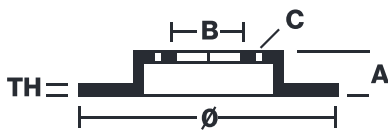

SPORT | TY3 BRAKE DISC

59.E114.53

The 59.E114.53 brake disc is synonymous with reliability

Type-3 slotting used to distinguish the Brembo SPORT | TY3 brake disc is widely used in professional motorsports. It therefore offers superior initial response with excellent release characteristics, improving braking performance while giving the vehicle an aggressive appearance. The Brembo logo on the braking surface adds an exclusive and unique touch to the vehicle. The SPORT | TY3 brake discs are plug-and-play since they replace OE discs directly.

- ✓ OE-equivalent
- ✓ Brembo quality
- ✓ ECE-R90 certificate
- ✓ Safety
- ✓ Performance
- ✓ Comfort
- ✓ Sports driving
- ✓ Sparty look

Technical specifications

Diameter	Thickness (TH)	Height (A)
300 mm	22 mm	58 mm
Number of holes (C)	Brake disc type	Centering
5	Solid	90 mm
Min. thickness	Axle	
20,4 mm	Rear	
Units per box	EAN code	
0	8020584605240	