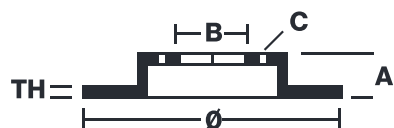

SPORT | TY3 BRAKE DISC

59.E114.53

The 59.E114.53 brake disc is synonymous with reliability

Type-3 slotting used to distinguish the Brembo SPORT | TY3 brake disc is widely used in professional motorsports. It therefore offers superior initial response with excellent release characteristics, improving braking performance while giving the vehicle an aggressive appearance. The Brembo logo on the braking surface adds an exclusive and unique touch to the vehicle. The SPORT | TY3 brake discs are plug-and-play since they replace OE discs directly.

- ✓ OE-equivalent
- ✓ Brembo quality
- ✓ ECE-R90 certificate
- ✓ Safety
- ✓ Performance
- ✓ Comfort
- ✓ Sports driving
- ✓ Sparty look

Technical specifications

Diameter	Thickness (TH)	Height (A)
300 mm	22 mm	58 mm
Number of holes (C)	Brake disc type	Centering
5	Solid	90 mm
Min. thickness	Axle	
20,4 mm	Rear	
Units per box	EAN code	
0	8020584605240	