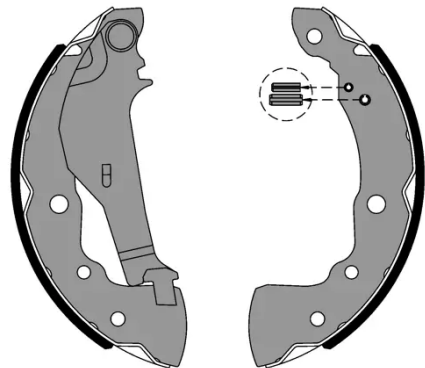

## S 56 555

The S 56 555 brake shoe is synonymous with reliability

Brembo brake shoes of original equipment quality guarantee the safe and reliable performance of your drum braking system. All Brembo brake shoes are accompanied by a ECE-R90 homologation certificate.

### Technical specifications

EAN code	Rear	Diameter
8432509665619		203 mm
Width	Parking brake lever	
32 mm	With handbrake lever	

COMPATIBLE VEHICLES