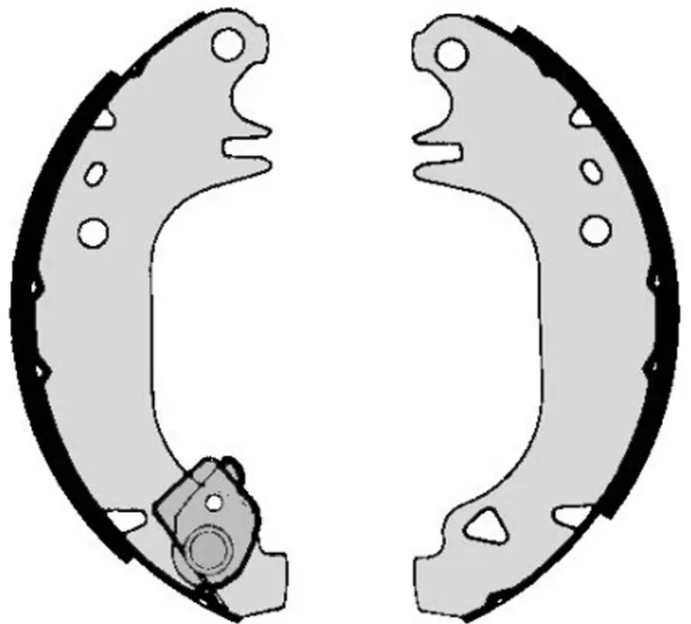

Technical specifications

EAN code
8432509643099

Rear

Diameter
180 mm

Width
32 mm

Braking system
Bendix

Parking brake lever
With accessories