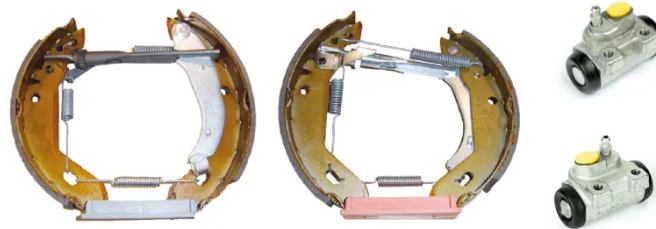

SHOE KIT K 61 036

The K 61 036 shoe kit is synonymous with reliability

The Brembo Kit & Fit is the ideal solution for the maintenance of drum brakes: everything you need for quick and efficient servicing is supplied in a single pre-assembled package, all with guaranteed Brembo quality. The kit contains all the components necessary for drum brake maintenance: shoes, brake wheel cylinders, springs, lubricant, and fixing kit.

- ✓ OE-equivalent
- ✓ Brembo quality
- ✓ ECE-R90 certificate
- ✓ Safety
- ✓ Durability
- ✓ Quick assembly
- ✓ With accessories
- ✓ Pre-Assembled Kit

Technical specifications

EAN code	Axle	Diameter
8020584076132	Rear	180 mm
Width	Master cylinder diameter	Type of assembly
32 mm	19 mm	Pre-assembled
Braking system	Brake proportioning valve	
Lucas		