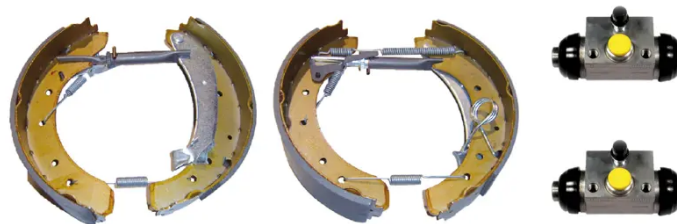

SHOE KIT K 61 087

The K 61 087 shoe kit is synonymous with reliability

The Brembo Kit & Fit is the ideal solution for the maintenance of drum brakes: everything you need for quick and efficient servicing is supplied in a single pre-assembled package, all with guaranteed Brembo quality. The kit contains all the components necessary for drum brake maintenance: shoes, brake wheel cylinders, springs, lubricant, and fixing kit.

- ✓ OE-equivalent
- ✓ Brembo quality
- ✓ ECE-R90 certificate
- ✓ Safety
- ✓ Durability
- ✓ Quick assembly
- ✓ With accessories
- ✓ Pre-Assembled Kit

Technical specifications

| | | |
|----------------|---------------------------|------------------|
| EAN code | Axle | Diameter |
| 8020584077832 | Rear | 254 mm |
| Width | Master cylinder diameter | Type of assembly |
| 57 mm | 22 mm | Pre-assembled |
| Braking system | Brake proportioning valve | |
| Lucas | | |