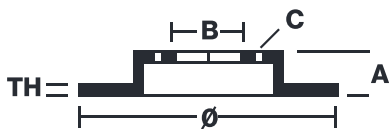

### Technical specifications

EAN code  
**8020584175729**

Axle  
**Front**

Diameter Ø  
**252 mm**

Thickness (TH)  
**9 mm**

Height (A)  
**55 mm**

Number of holes (C)  
**4**

Brake disc type  
**Solid**