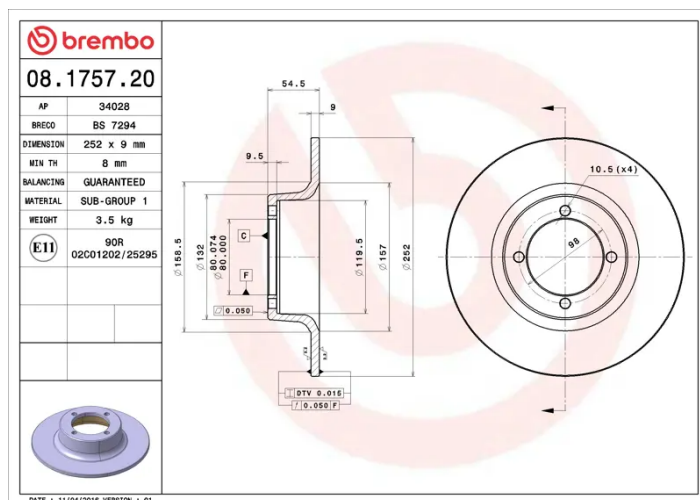

### Technical specifications

EAN code  
**8020584175729**

Axle  
**Front**

Diameter Ø  
**252 mm**

Thickness (TH)  
**9 mm**

Height (A)  
**55 mm**

Number of holes (C)  
**4**

Brake disc type  
**Solid**

Centering (B)  
**80 mm**

Min. thickness  
**8 mm**

Tightening torque  
**75 Nm**

COMPATIBLE VEHICLES