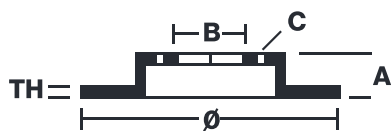

Technical specifications

EAN code 8020584523711	Diameter Ø 228 mm	
Thickness (TH) 9 mm	Height (A) 39 mm	Number of holes (C) 4
Brake disc type Solid	Centering (B) 60 mm	Min. thickness 8 mm
Tightening torque 110 Nm		

		08.5237.10	
AP	14236		
BRECO	BS 7397		
DIMENSION	228 x 9 mm		
MIN TH	8 mm		
BALANCING	GUARANTEED		
MATERIAL	SUB-GROUP 1		
WEIGHT	2.54 kg		
E11	90R 02C01202/25289		
DATE : 11/04/2016 VERSION : 01			

COMPATIBLE VEHICLES