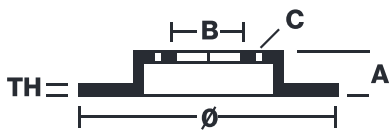

BRAKE DISC MAX

08.5569.76

The 08.5569.76 Max brake disc is synonymous with reliability

The Brembo Max brake disc features grooves on the braking surface. The special shape of the grooves generates greater fading resistance and constant renewal of friction material, quickly restoring optimum braking conditions. The UV paint completes the sporty look.

- ✓ Brembo quality
- ✓ ECE-R90 certificate
- ✓ Performance
- ✓ Sports driving
- ✓ Sporty look
- ✓ Anti-corrosion
- ✓ Fastening screws

Technical specifications

EAN code	Axle	Diameter Ø
8020584015087	Rear	295 mm
Thickness (TH)	Height (A)	Number of holes (C)
9,6 mm	72 mm	5
Brake disc type	Centering (B)	Min. thickness
Solid	68 mm	8,4 mm
Tightening torque		
110 Nm		