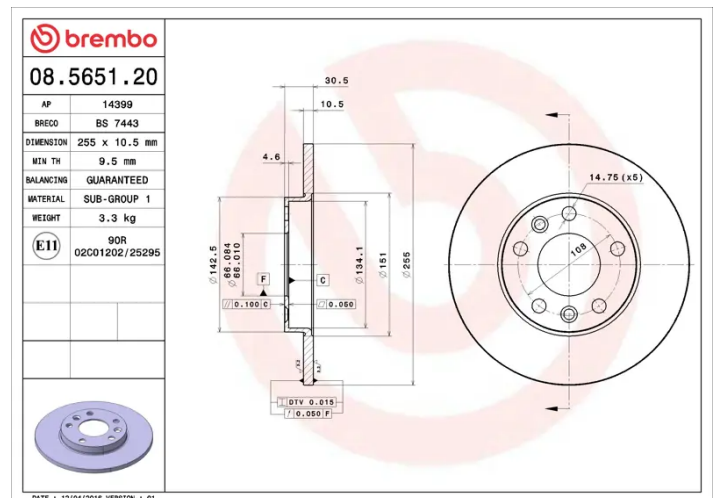

- ✓ OE-equivalent
- ✓ Brembo quality
- ✓ ECE-R90 certificate
- ✓ Safety

Technical specifications

EAN code
8020584565124

Axle
Rear

Diameter Ø
255 mm

Thickness (TH)
10,5 mm

Height (A)
31 mm

Number of holes (C)
5

Brake disc type
Solid

Centering (B)
66 mm

Min. thickness
9,5 mm

COMPATIBLE VEHICLES

COMPATIBLE OE PART NUMBERS

7700778126	RENAULT
7701204290	RENAULT