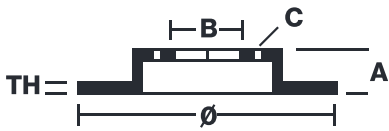

BRAKE DISC

08.5651.20

The **08.5651.20** brake disc is synonymous with reliability

The Brembo brake disc is fully interchangeable with an Original Equipment brake disc. The control of the entire production cycle allows Brembo to offer brake discs with outstanding performance levels, reliability, durability and comfort in all conditions of use. All Brembo brake discs are accompanied by the ECE-R90 homologation.

- ✓ OE-equivalent
- ✓ Brembo quality
- ✓ ECE-R90 certificate
- ✓ Safety

Technical specifications

EAN code
8020584565124

Axle
Rear

Diameter Ø
255 mm

Thickness (TH)
10,5 mm

Height (A)
31 mm

Number of holes (C)
5