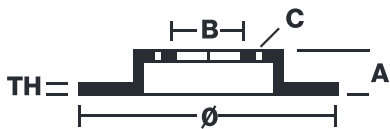

### Technical specifications

EAN code  
**8020584721179**

Axle  
**Rear**

Diameter Ø  
**290 mm**

Thickness (TH)  
**10 mm**

Height (A)  
**55 mm**

Number of holes (C)  
**5**

Brake disc type  
**Solid**