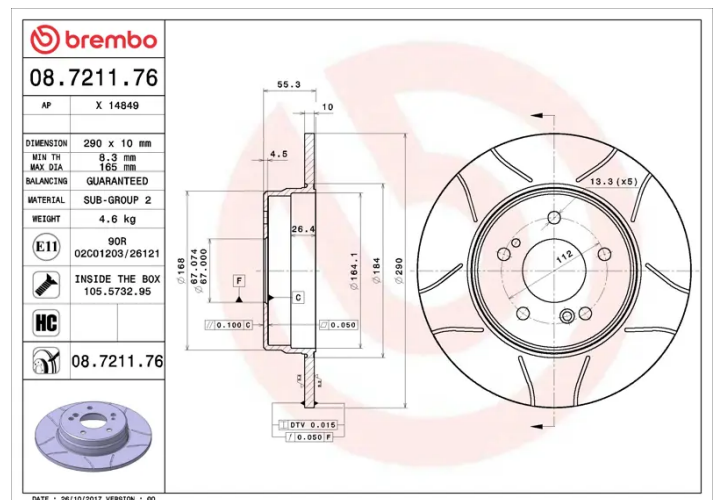

### Technical specifications

EAN code  
**8020584721179**

Axle  
**Rear**

Diameter Ø  
**290 mm**

Thickness (TH)  
**10 mm**

Height (A)  
**55 mm**

Number of holes (C)  
**5**

Brake disc type  
**Solid**

Centering (B)  
**67 mm**

Min. thickness  
**8,3 mm**

Tightening torque  
**110 Nm**

COMPATIBLE VEHICLES