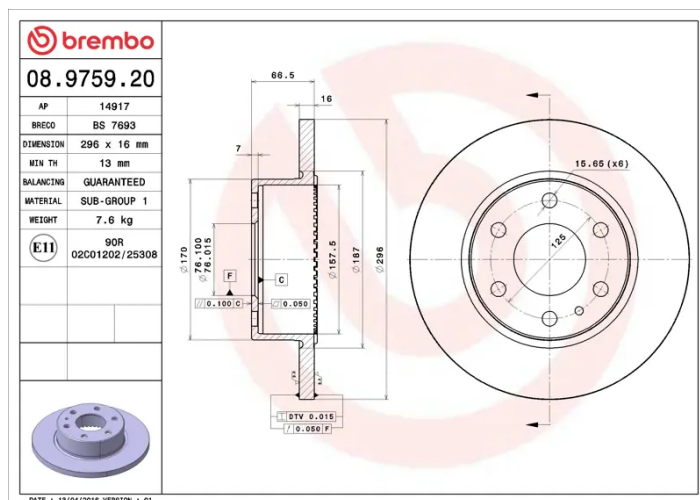

### Technical specifications

EAN code  
**8020584975923**

Axle  
**Rear**

Diameter Ø  
**296 mm**

Thickness (TH)  
**16 mm**

Height (A)  
**70 mm**

Number of holes (C)  
**6**

Brake disc type  
**Solid**

Centering (B)  
**76 mm**

Min. thickness  
**13 mm**

COMPATIBLE VEHICLES