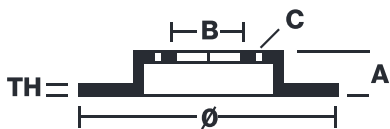

### Technical specifications

EAN code  
**8020584975923**

Axle  
**Rear**

Diameter Ø  
**296 mm**

Thickness (TH)  
**16 mm**

Height (A)  
**70 mm**

Number of holes (C)  
**6**

Brake disc type  
**Solid**