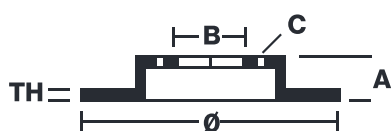

## 09.4939.2X

The 09.4939.2X Xtra brake disc is synonymous with reliability

The Brembo Xtra brake disc features holes on the braking surface. The holes are designed to improve the cooling of the braking system, to generate greater fading resistance and grip in the initial stages of braking. The sports look is also enhanced by the presence of the UV paint.

### Technical specifications

EAN code  
**8020584212356**

Axle  
**Front**

Diameter Ø  
**284 mm**

Thickness (TH)  
**22 mm**

Height (A)  
**44 mm**

Number of holes (C)  
**5**

Brake disc type  
**Ventilated**