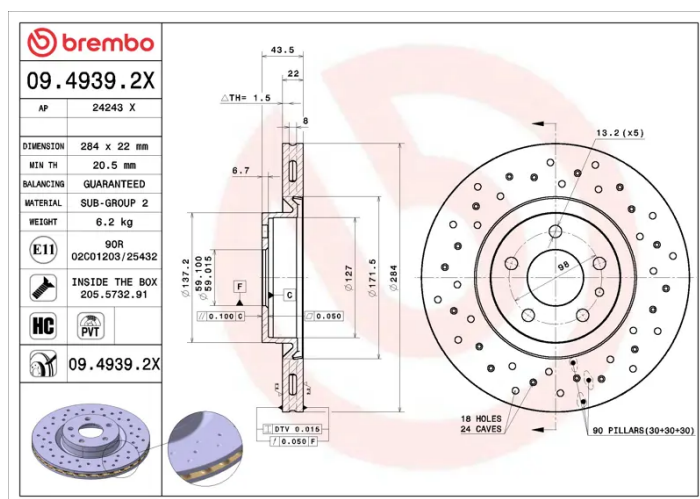

### Technical specifications

EAN code  
**8020584212356**

Axle  
**Front**

Diameter Ø  
**284 mm**

Thickness (TH)  
**22 mm**

Height (A)  
**44 mm**

Number of holes (C)  
**5**

Brake disc type  
**Ventilated**

Centering (B)  
**59 mm**

Min. thickness  
**20,5 mm**

Tightening torque  
**98 Nm**

**COMPATIBLE VEHICLES**