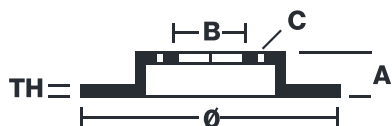

BRAKE DISC SPORT

09.5843.1S

Sport brake disc 09.5843.1S belongs to Brembo Cool Line

The Sport brake disc features TY3 grooves and the Brembo logo on the braking surface. These features provide an improved pedal feeling, more braking grip and greater fading resistance for better performance.

- ✓ Brembo quality
- ✓ ECE-R90 certificate
- ✓ Performance
- ✓ Sports driving
- ✓ Sporty look
- ✓ PVT ventilation
- ✓ Fastening screws
- ✓ Fading resistance

Technical specifications

EAN code	Axle	Diameter Ø
-	Front	257 mm
Thickness (TH)	Height (A)	Number of holes (C)
22 mm	41 mm	4
Brake disc type	Centering (B)	Min. thickness
Ventilated	59 mm	20,2 mm
Tightening torque		
98 Nm		