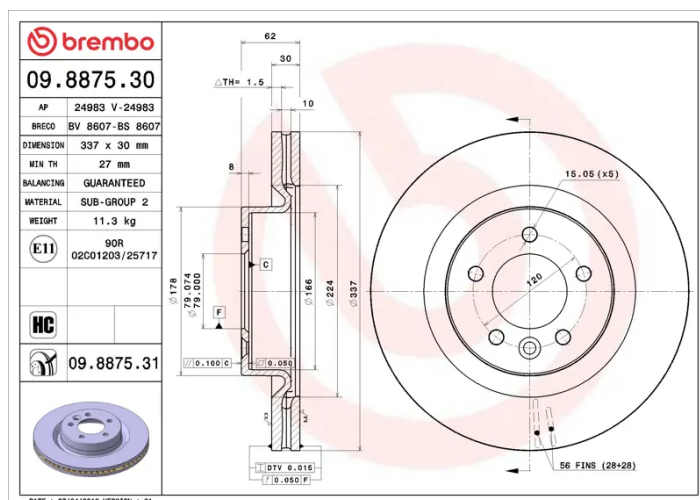

### Technical specifications

EAN code  
**8020584887530**

Axle  
**Front**

Diameter  $\varnothing$   
**337 mm**

Thickness (TH)  
**30 mm**

Height (A)  
**62 mm**

Number of holes (C)  
**5**

Brake disc type  
**Ventilated**

Centering (B)  
**79 mm**

Min. thickness  
**27 mm**

Tightening torque  
**140 Nm**