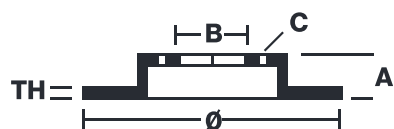

## 09.8875.30

The **09.8875.30** brake disc is synonymous with reliability

The Brembo brake disc is fully interchangeable with an Original Equipment brake disc. The control of the entire production cycle allows Brembo to offer brake discs with outstanding performance levels, reliability, durability and comfort in all conditions of use. All Brembo brake discs are accompanied by the ECE-R90 homologation.

### Technical specifications

EAN code  
**8020584887530**

Axle  
**Front**

Diameter  $\varnothing$   
**337 mm**

Thickness (TH)  
**30 mm**

Height (A)  
**62 mm**

Number of holes (C)  
**5**

Brake disc type  
**Ventilated**